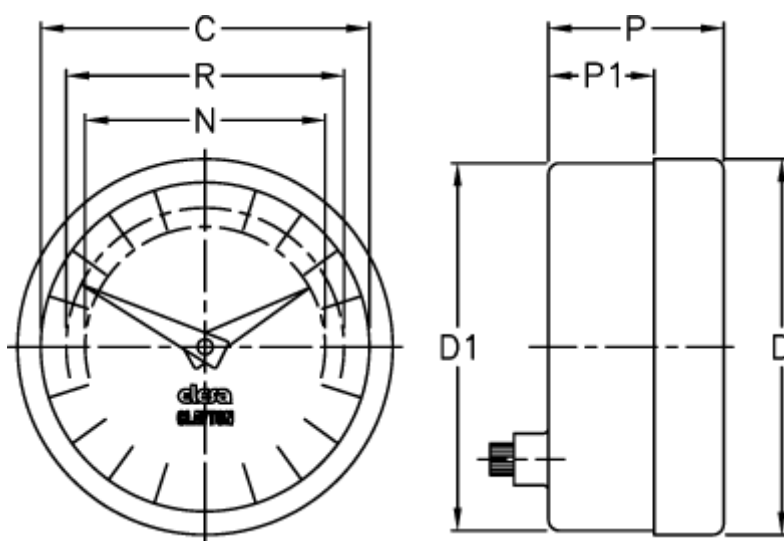

Article number: 2307074702

Description: E+G Positive drive indicator
PA12-0024-S

Measures

C = 60
D = 68.5
d1 = 67.0
N = 44
P = 32
P1 = 25
R = 51